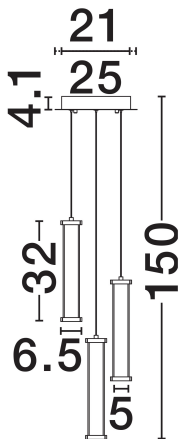

NOVA LUCE

PRODUCT DATASHEET

Version: 001

PRODUCT PHOTOGRAPH

TECHNICAL DRAWING

GENERAL INFORMATION

Product Code	9214136
Collection	Indoor
Product Category	Suspension
Product Family	PHEME
Mounting Location	Wall
Application Environment	Indoor
Specifications	N/A

DIMENSION & WEIGHT

LxWxH (cm)	D: 25 H: 150
Cut Out (cm)	N/A
Weight (Kgr)	3.6

MATERIAL & COLOR

Product Color	Brushed Gold
Body Material	Metal & Acrylic

APPLICATION & MOUNTING

Ambient Working Temp.	Max 45°C
Type of Protection	IP20
Dimmable	Yes
Type of Dimming	Triac
Mounting type	Surface
Mounting Depth (cm)	N/A
Led Module Replaceable	No
Light Source	LED

Power (Nominal)	13W
Input voltage (Nominal)	220-240V
Mains Frequency	50/60Hz

PHOTOMETRICAL DATA

Luminous Flux	910lm
Color Temperature	3000K
Light Color (Designation)	Warm White

WARRANTY

Warranty	3 Years
----------	----------------