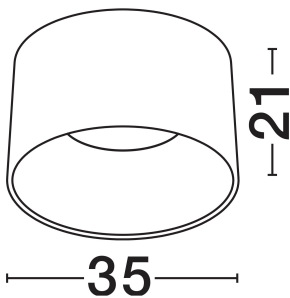

NOVA LUCE

PRODUCT DATASHEET

Version: 001

PRODUCT PHOTOGRAPH

TECHNICAL DRAWING

GENERAL INFORMATION

Product Code	9870010
Collection	Indoor
Product Category	Ceiling
Product Family	Atil
Mounting Location	Wall
Application Environment	Indoor
Specifications	N/A

DIMENSION & WEIGHT

LxWxH (cm)	D: 35 H: 22
Cut Out (cm)	N/A
Weight (Kgr)	2.6

MATERIAL & COLOR

Product Color	Sandy White & Black
Body Material	Aluminium & Steel

APPLICATION & MOUNTING

Ambient Working Temp.	Max 45°C
Type of Protection	IP20
Dimmable	No
Type of Dimming	N/A
Mounting type	Surface
Mounting Depth (cm)	N/A
Led Module Replaceable	No
Light Source	LED

Power (Nominal)	24W
Input voltage (Nominal)	220-240V
Mains Frequency	50/60Hz

PHOTOMETRICAL DATA

Luminous Flux	1268lm
Color Temperature	3000K
Light Color (Designation)	Warm White

WARRANTY

Warranty	3 Years
----------	----------------