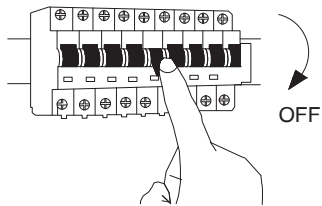

NOVA LUCE

9248063

1

Turn off the general switch

2

Create a CutOut

3

Connect wires

4

Apply mounting lamp body
by rotating

5

Turn on the general switch

6

Turn on the light