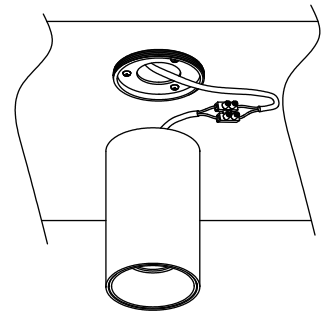

NOVA LUCE

9248063

1

Turn off the general switch

2

Create a CutOut

3

Connect wires

4

Apply mounting lamp body
by rotating

5

Turn on the general switch

6

Turn on the light