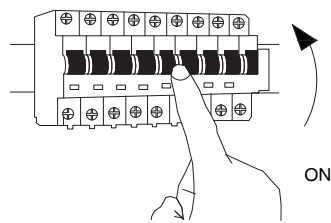

NOVA LUCE

9248063

1

Turn off the general switch

2

Create a CutOut

3

Connect wires

4

Apply mounting lamp body
by rotating

5

Turn on the general switch

6

Turn on the light