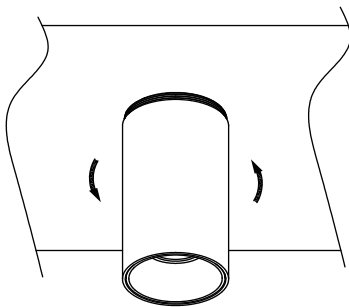

NOVA LUCE

9248063

1

Turn off the general switch

2

Create a CutOut

3

Connect wires

4

Apply mounting lamp body
by rotating

5

Turn on the general switch

6

Turn on the light