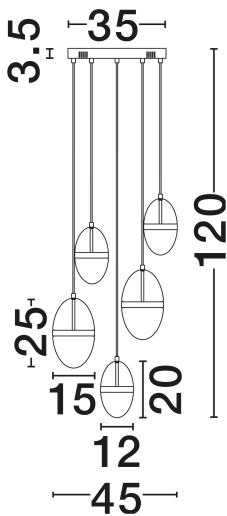

TECHNICAL DRAWING

GENERAL INFORMATION

Product Code	9009280
Collection	Indoor
Product Category	Suspension
Product Family	Egna
Mounting Location	Ceiling
Application Environment	Indoor
Specifications	N/A

DIMENSION & WEIGHT

LxWxH (cm)	D: 45 H: 150
Cut Out (cm)	N/A
Weight (Kgr)	7

MATERIAL & COLOR

Product Color	Opal, Cognac & Gold, Black
Body Material	Glass & Metal

APPLICATION & MOUNTING

Ambient Working Temp.	Max 45°C
Type of Protection	IP20
Dimmable	No
Type of Dimming	N/A
Mounting type	Surface
Mounting Depth (cm)	N/A
Led Module Replaceable	No
Light Source	LED

NOVA LUCE S.A

Schimatari Viotias
32009, Greece

+30 22620 58 121
+30 22620 56 743

info@novaluce.com
www.novaluce.com