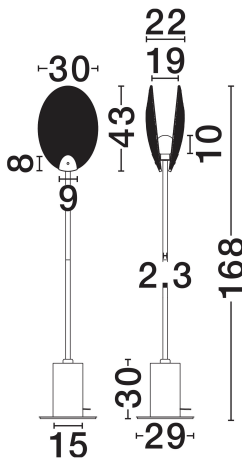

GENERAL INFORMATION

Product Code	9333223
Collection	Indoor
Product Category	Floor
Product Family	Shelina
Mounting Location	Floor
Application Environment	Indoor
Specifications	N/A

DIMENSION & WEIGHT

LxWxH (cm)	L: 30 W: 22 H: 168
Cut Out (cm)	N/A
Weight (Kgr)	19.8

MATERIAL & COLOR

Product Color	Antique Brass & Black
Body Material	Steel & Glass & Marble

APPLICATION & MOUNTING

Ambient Working Temp.	Max 45°C
Type of Protection	IP20
Dimmable	No
Type of Dimming	N/A
Mounting type	Surface
Mounting Depth (cm)	N/A
Led Module Replaceable	No
Light Source	LED

NOVA LUCE S.A

Schimatari Viotias
32009, Greece

+30 22620 58 121
+30 22620 56 743

info@novaluce.com
www.novaluce.com