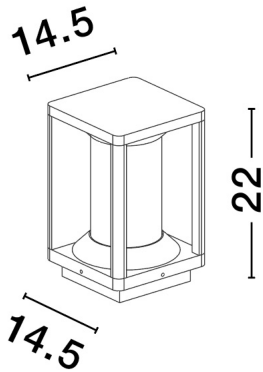

NOVA LUCE

PRODUCT DATASHEET

Version: 001

PRODUCT PHOTOGRAPH

TECHNICAL DRAWING

GENERAL INFORMATION

Product Code	9030605
Collection	Outdoor
Product Category	Wall
Product Family	Pacific
Mounting Location	Wall
Application Environment	Outdoor
Specifications	

DIMENSION & WEIGHT

LxWxH (cm)	L: 14,5 W: 14,5 H: 22
Cut out (cm)	N/A
Weight (Kgr)	1.25

MATERIAL & COLOR

Product Color	Sandy Black
Body Material	Die-Casting Aluminium Natural Wood Color Acrylic & Clear Polycarbonate