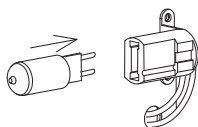

NOVA LUCE

9168562

1

Turn off the general switch

2

Drill holes & apply plastic anchors

3

Connect the wires

4

Apply the screws

5

Apply the bulb

6

Apply the product in place

7

Turn on the general switch