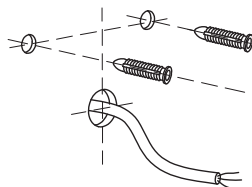

NOVA LUCE

9168562

1

Turn off the general switch

2

Drill holes & apply plastic anchors

3

Connect the wires

4

Apply the screws

5

Apply the bulb

6

Apply the product in place

7

Turn on the general switch