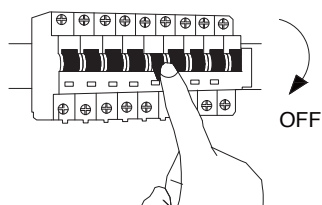

NOVA LUCE

9168562

1

Turn off the general switch

2

Drill holes & apply plastic anchors

3

Connect the wires

4

Apply the screws

5

Apply the bulb

6

Apply the product in place

7

Turn on the general switch