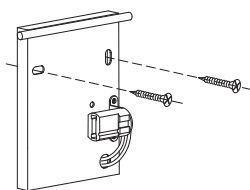

NOVA LUCE

9168562

1

Turn off the general switch

2

Drill holes & apply plastic anchors

3

Connect the wires

4

Apply the screws

5

Apply the bulb

6

Apply the product in place

7

Turn on the general switch