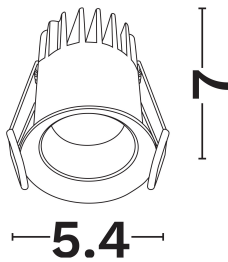

TECHNICAL DRAWING

COMPATIBLE WITH

— On/Off Driver: Included

— Triac Driver: 9844008(Remote)

— Dali Driver: 9621523

GENERAL INFORMATION

Product Code	9232235
Product Category	Downlights
Product Family	Feller
Mounting Location	
Application Environment	Indoor

DIMENSION & WEIGHT

LxWxH (cm)	D:5.4 H:7
Cut out (cm)	4,5
Weight (Kgr)	N/A

MATERIAL & COLOR

Product Color	Black
Body Material	Aluminium
Cover Material	N/A

APPLICATION & MOUNTING

Ambient Working Temp.	45 C
Type of Protection	IP20
Protection Class IK	IK03
Dimmable	Yes
Type of Dimming (Optional)	Triac/Dali
Mounting type	Recessed
Mounting Depth (cm)	Ceiling
Led Module Replaceable	No
Light Source	Led
Adjustable	No

NOVA LUCE S.A

Schimatari Viotias
32009, Greece

+30 22620 58 121
+30 22620 56 743

info@novaluce.com
www.novaluce.com