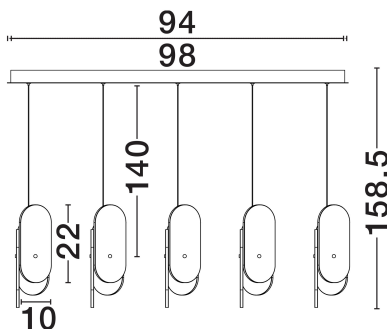

NOVA LUCE

PRODUCT DATASHEET

Version: 001

PRODUCT PHOTOGRAPH

TECHNICAL DRAWING

GENERAL INFORMATION

Product Code	9214204
Collection	Indoor
Product Category	Suspension
Product Family	Lucien
Mounting Location	Wall
Application Environment	Indoor
Specifications	N/A

DIMENSION & WEIGHT

LxWxH (cm)	L: 96 H: 150
Cut Out (cm)	N/A
Weight (Kgr)	5.1

MATERIAL & COLOR

Product Color	Brass Gold
Body Material	Metal & Glass

APPLICATION & MOUNTING

Ambient Working Temp.	Max 45°C
Type of Protection	IP20
Dimmable	Yes
Type of Dimming	Triac
Mounting type	Surface
Mounting Depth (cm)	N/A
Led Module Replaceable	No
Light Source	LED

Power (Nominal)	34W
Input voltage (Nominal)	220-240V
Mains Frequency	50/60Hz

PHOTOMETRICAL DATA

Luminous Flux	2260lm
Color Temperature	3000K
Light Color (Designation)	Warm White

WARRANTY

Warranty	3 Years
----------	----------------