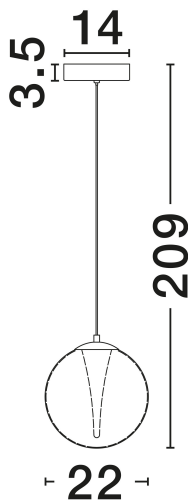

TECHNICAL DRAWING

GENERAL INFORMATION

Product Code	9416940
Collection	Indoor
Product Category	Suspension
Product Family	Galeo
Mounting Location	Ceiling
Application Environment	Indoor
Specifications	N/A

DIMENSION & WEIGHT

LxWxH (cm)	D: 22 H: 209
Cut Out (cm)	N/A
Weight (Kgr)	0.95

MATERIAL & COLOR

Product Color	Clear & Sandy Gold
Body Material	Glass & Metal

APPLICATION & MOUNTING

Ambient Working Temp.	Max 45°C
Type of Protection	IP20
Dimmable	Yes
Type of Dimming	Triac
Mounting type	Surface
Mounting Depth (cm)	N/A
Led Module Replaceable	No
Light Source	LED

NOVA LUCE S.A

Schimatari Viotias
32009, Greece

+30 22620 58 121
+30 22620 56 743

info@novaluce.com
www.novaluce.com