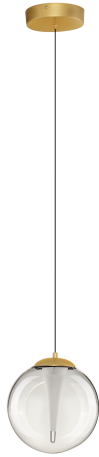

## PRODUCT PHOTOGRAPH

## GENERAL INFORMATION

Product Code	9416940
Collection	Indoor
Product Category	Suspension
Product Family	Galeo
Mounting Location	Ceiling
Application Environment	Indoor
Specifications	N/A

## DIMENSION & WEIGHT

LxWxH (cm)	D: 22 H: 209
Cut Out (cm)	N/A
Weight (Kgr)	0.95

## MATERIAL & COLOR

Product Color	Clear & Sandy Gold
Body Material	Glass & Metal