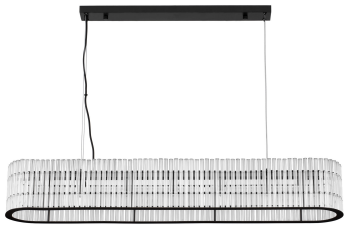

NOVA LUCE

PRODUCT DATASHEET

Version: 001

PRODUCT PHOTOGRAPH

TECHNICAL DRAWING

GENERAL INFORMATION

Product Code	9006057
Collection	Indoor
Product Category	Suspension
Product Family	Barok
Mounting Location	Wall
Application Environment	Indoor
Specifications	N/A

DIMENSION & WEIGHT

LxWxH (cm)	L: 110 W: 18 H: 210
Cut Out (cm)	N/A
Weight (Kgr)	9.2

MATERIAL & COLOR

Product Color	Matt Black
Body Material	Metal & Glass

APPLICATION & MOUNTING

Ambient Working Temp.	Max 45°C
Type of Protection	IP20
Dimmable	N/A
Type of Dimming	N/A
Mounting type	Surface
Mounting Depth (cm)	N/A
Led Module Replaceable	Yes
Light Source	G9