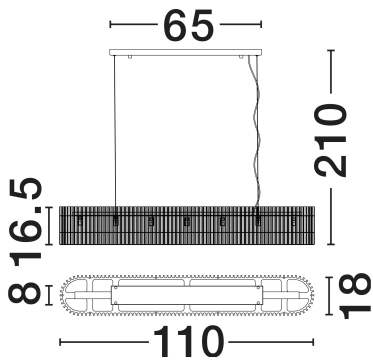

NOVA LUCE

PRODUCT DATASHEET

Version: 001

PRODUCT PHOTOGRAPH

TECHNICAL DRAWING

GENERAL INFORMATION

Product Code	9006057
Collection	Indoor
Product Category	Suspension
Product Family	Barok
Mounting Location	Wall
Application Environment	Indoor
Specifications	N/A

DIMENSION & WEIGHT

LxWxH (cm)	L: 110 W: 18 H: 210
Cut Out (cm)	N/A
Weight (Kgr)	9.2

MATERIAL & COLOR

Product Color	Matt Black
Body Material	Metal & Glass

APPLICATION & MOUNTING

Ambient Working Temp.	Max 45°C
Type of Protection	IP20
Dimmable	N/A
Type of Dimming	N/A
Mounting type	Surface
Mounting Depth (cm)	N/A
Led Module Replaceable	Yes
Light Source	G9

Power (Nominal)	7x5W
Input voltage (Nominal)	220-240V
Mains Frequency	50/60Hz

PHOTOMETRICAL DATA

Luminous Flux	N/A
Color Temperature	N/A
Light Color (Designation)	N/A

WARRANTY

Warranty	3 Years
----------	----------------