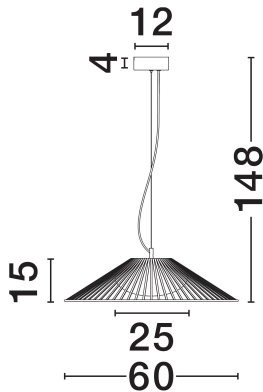

NOVA LUCE

PRODUCT DATASHEET

Version: 001

PRODUCT PHOTOGRAPH

TECHNICAL DRAWING

GENERAL INFORMATION

Product Code	9620148
Collection	Indoor
Product Category	Suspension
Product Family	Brume
Mounting Location	Wall
Application Environment	Indoor
Specifications	N/A

DIMENSION & WEIGHT

LxWxH (cm)	D: 61 H: 147
Cut Out (cm)	N/A
Weight (Kgr)	5

MATERIAL & COLOR

Product Color	Matt Black & Opal
Body Material	Metal & Glass

APPLICATION & MOUNTING

Ambient Working Temp.	Max 45°C
Type of Protection	IP20
Dimmable	No
Type of Dimming	N/A
Mounting type	Surface
Mounting Depth (cm)	N/A
Led Module Replaceable	No
Light Source	LED

Power (Nominal)	21W
Input voltage (Nominal)	220-240V
Mains Frequency	50/60Hz

PHOTOMETRICAL DATA

Luminous Flux	963lm
Color Temperature	3000K
Light Color (Designation)	Warm White

WARRANTY

Warranty	3 Years
----------	----------------