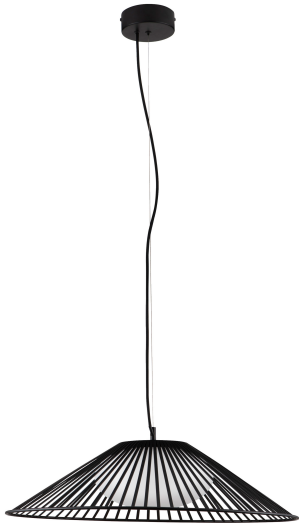

NOVA LUCE

PRODUCT DATASHEET

Version: 001

PRODUCT PHOTOGRAPH

TECHNICAL DRAWING

GENERAL INFORMATION

Product Code	9620148
Collection	Indoor
Product Category	Suspension
Product Family	Brume
Mounting Location	Wall
Application Environment	Indoor
Specifications	N/A

DIMENSION & WEIGHT

LxWxH (cm)	D: 61 H: 147
Cut Out (cm)	N/A
Weight (Kgr)	5

MATERIAL & COLOR

Product Color	Matt Black & Opal
Body Material	Metal & Glass

APPLICATION & MOUNTING

Ambient Working Temp.	Max 45°C
Type of Protection	IP20
Dimmable	No
Type of Dimming	N/A
Mounting type	Surface
Mounting Depth (cm)	N/A
Led Module Replaceable	No
Light Source	LED