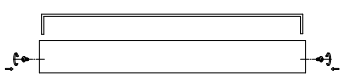

NOVA LUCE

9236104

1

Turn off the general switch

2

Drill holes & apply plastic anchors
With screws

3

Connect the wires

4

Apply the side screws

5

Turn on the general switch