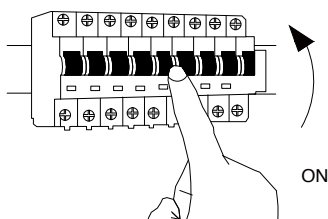

NOVA LUCE

9236104

1

Turn off the general switch

2

Drill holes & apply plastic anchors
With screws

3

Connect the wires

4

Apply the side screws

5

Turn on the general switch