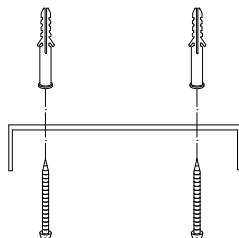

NOVA LUCE

9236104

1

Turn off the general switch

2

Drill holes & apply plastic anchors
With screws

3

Connect the wires

4

Apply the side screws

5

Turn on the general switch