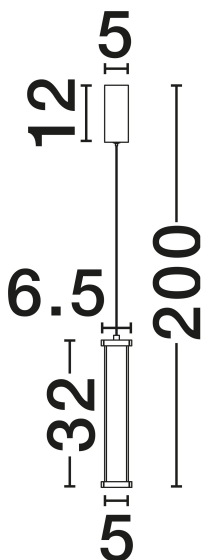

NOVA LUCE

PRODUCT DATASHEET

Version: 001

PRODUCT PHOTOGRAPH

TECHNICAL DRAWING

GENERAL INFORMATION

Product Code	9214146
Collection	Indoor
Product Category	Suspension
Product Family	PHEME
Mounting Location	Wall
Application Environment	Indoor
Specifications	N/A

DIMENSION & WEIGHT

LxWxH (cm)	L: 6.4 W: 6.4 H: 200
Cut Out (cm)	N/A
Weight (Kgr)	0

MATERIAL & COLOR

Product Color	Matt Black & Satin Nickel
Body Material	Metal & Acrylic

APPLICATION & MOUNTING

Ambient Working Temp.	Max 45°C
Type of Protection	IP20
Dimmable	Yes
Type of Dimming	Triac
Mounting type	Surface
Mounting Depth (cm)	N/A
Led Module Replaceable	No
Light Source	LED

Power (Nominal)	6W
Input voltage (Nominal)	220-240V
Mains Frequency	50/60Hz

PHOTOMETRICAL DATA

Luminous Flux	398lm
Color Temperature	3000K
Light Color (Designation)	Warm White

WARRANTY

Warranty	3 Years
----------	----------------