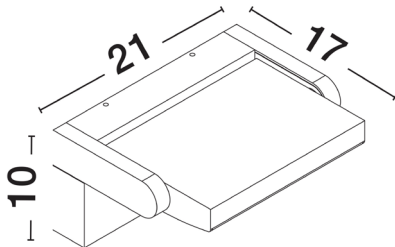

NOVA LUCE

PRODUCT DATASHEET

Version: 001

PRODUCT PHOTOGRAPH

GENERAL INFORMATION

Product Code	9176105
Collection	Outdoor
Product Category	Wall
Product Family	Sally
Mounting Location	Wall
Application Environment	Outdoor
Specifications	Solar with light sensor

DIMENSION & WEIGHT

LxWxH (cm)	L: 21 W: 10 H: 17
Cut out (cm)	N/A
Weight (Kgr)	1.159

TECHNICAL DRAWING

MATERIAL & COLOR

Product Color	Black
Body Material	Aluminium

APPLICATION & MOUNTING

Ambient Working Temp.	Max 45 oC
Type of Protection	IP54
Dimmable	No
Type of Dimming (Optional)	N/A
Mounting type	Surface
Mounting Depth (cm)	N/A
Led Module Replaceable	Yes
Light Source	LED

NOVA LUCE S.A

Schimatari Viotias
32009, Greece

+30 22620 58 121
+30 22620 56 743

info@novaluce.com
www.novaluce.com