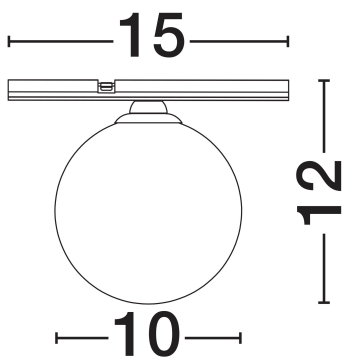

GENERAL INFORMATION

Product Code	9030131
Collection	Indoor
Product Category	Ceiling
Product Family	Madoc
Mounting Location	Wall
Application Environment	Indoor
Specifications	N/A

DIMENSION & WEIGHT

LxWxH (cm)	D: 10 W: 15 H: 12
Cut Out (cm)	N/A
Weight (Kgr)	0.18

MATERIAL & COLOR

Product Color	Sandy White
Body Material	Aluminium

APPLICATION & MOUNTING

Ambient Working Temp.	Max 45°C
Type of Protection	IP20
Dimmable	No
Type of Dimming	N/A
Mounting type	Surface
Mounting Depth (cm)	N/A
Led Module Replaceable	No
Light Source	LED

NOVA LUCE S.A

Schimatari Viotias
32009, Greece

+30 22620 58 121
+30 22620 56 743

info@novaluce.com
www.novaluce.com