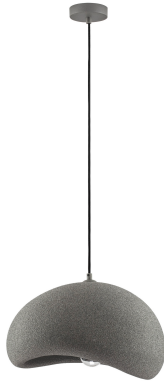

NOVA LUCE

PRODUCT DATASHEET

Version: 001

PRODUCT PHOTOGRAPH

TECHNICAL DRAWING

GENERAL INFORMATION

Product Code	9002671
Collection	Indoor
Product Category	Suspension
Product Family	Aere
Mounting Location	Wall
Application Environment	Indoor
Specifications	N/A

DIMENSION & WEIGHT

LxWxH (cm)	L: 40 W: 32 H: 250
Cut Out (cm)	N/A
Weight (Kgr)	1.8

MATERIAL & COLOR

Product Color	Stone Gray
Body Material	Polyurethane & Resin

APPLICATION & MOUNTING

Ambient Working Temp.	Max 45°C
Type of Protection	IP20
Dimmable	N/A
Type of Dimming	N/A
Mounting type	Surface
Mounting Depth (cm)	N/A
Led Module Replaceable	Yes
Light Source	E27