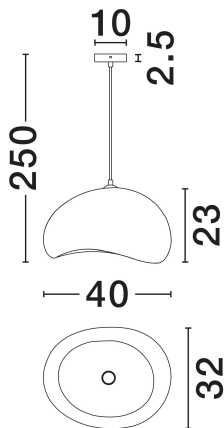

NOVA LUCE

PRODUCT DATASHEET

Version: 001

PRODUCT PHOTOGRAPH

TECHNICAL DRAWING

GENERAL INFORMATION

Product Code	9002671
Collection	Indoor
Product Category	Suspension
Product Family	Aere
Mounting Location	Wall
Application Environment	Indoor
Specifications	N/A

DIMENSION & WEIGHT

LxWxH (cm)	L: 40 W: 32 H: 250
Cut Out (cm)	N/A
Weight (Kgr)	1.8

MATERIAL & COLOR

Product Color	Stone Gray
Body Material	Polyurethane & Resin

APPLICATION & MOUNTING

Ambient Working Temp.	Max 45°C
Type of Protection	IP20
Dimmable	N/A
Type of Dimming	N/A
Mounting type	Surface
Mounting Depth (cm)	N/A
Led Module Replaceable	Yes
Light Source	E27

Power (Nominal)	1x12W
Input voltage (Nominal)	220-240V
Mains Frequency	50/60Hz

PHOTOMETRICAL DATA

Luminous Flux	N/A
Color Temperature	N/A
Light Color (Designation)	N/A

WARRANTY

Warranty	3 Years
----------	----------------