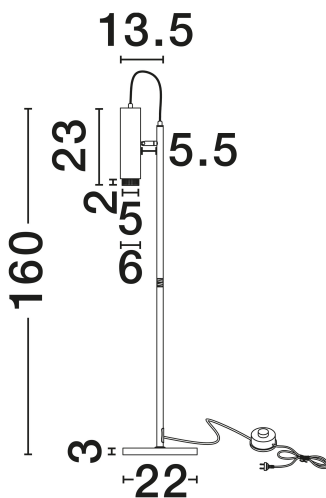

NOVA LUCE

PRODUCT DATASHEET

Version: 001

PRODUCT PHOTOGRAPH

TECHNICAL DRAWING

GENERAL INFORMATION

Product Code	9011410
Collection	Indoor
Product Category	Floor
Product Family	Nessi
Mounting Location	Floor
Application Environment	Indoor
Specifications	N/A

DIMENSION & WEIGHT

LxWxH (cm)	D1: 6 D2: 22 H: 160
Cut Out (cm)	N/A
Weight (Kgr)	2.534

MATERIAL & COLOR

Product Color	Sandy White & Black
Body Material	Aluminium

APPLICATION & MOUNTING

Ambient Working Temp.	Max 45°C
Type of Protection	IP20
Dimmable	Yes
Type of Dimming	N/A
Mounting type	Surface
Mounting Depth (cm)	N/A
Led Module Replaceable	Yes
Light Source	MR16/GU10

NOVA LUCE S.A

Schimatari Viotias
32009, Greece

+30 22620 58 121
+30 22620 56 743

info@novaluce.com
www.novaluce.com