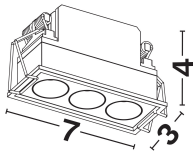

DIMENSION & WEIGHT

LxWxH (cm)	L:7 W:3 H:4
Cut out (cm)	6,5 X 2,5
Weight (Kgr)	N/A

TECHNICAL DRAWING

MATERIAL & COLOR

Product Color	White
Body Material	Aluminium
Cover Material	N/A

APPLICATION & MOUNTING

Ambient Working Temp.	45 C
Type of Protection	IP20
Protection Class IK	IK04
Dimmable	Yes
Type of Dimming (Optional)	Triac/Dali
Mounting type	Recessed
Mounting Depth (cm)	Ceiling
Led Module Replaceable	No
Light Source	Led
Adjustable	No