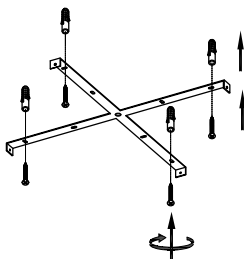

NOVA LUCE

9236224

1

Turn off the general switch

2

Drill holes & apply plastic anchors
With screws

3

Connect the wires

4

Apply the side screws

5

Apply the bulb

6

Turn on the general switch