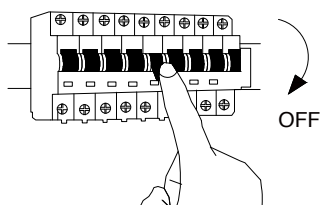

NOVA LUCE

9236224

1

Turn off the general switch

2

Drill holes & apply plastic anchors
With screws

3

Connect the wires

4

Apply the side screws

5

Apply the bulb

6

Turn on the general switch