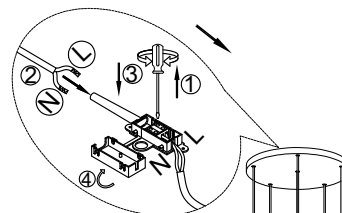

NOVA LUCE

9236224

1

Turn off the general switch

2

Drill holes & apply plastic anchors
With screws

3

Connect the wires

4

Apply the side screws

5

Apply the bulb

6

Turn on the general switch