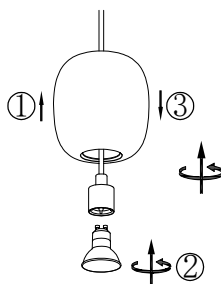

NOVA LUCE

9236224

1

Turn off the general switch

2

Drill holes & apply plastic anchors
With screws

3

Connect the wires

4

Apply the side screws

5

Apply the bulb

6

Turn on the general switch