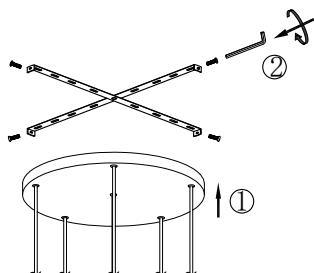

NOVA LUCE

9236224

1

Turn off the general switch

2

Drill holes & apply plastic anchors
With screws

3

Connect the wires

4

Apply the side screws

5

Apply the bulb

6

Turn on the general switch