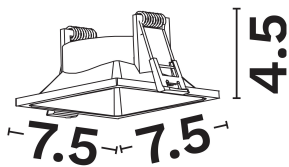

TECHNICAL DRAWING

COMPATIBLE WITH

— On/Off Driver: N/A

— Triac Driver: N/A

— Dali Driver: N/A

GENERAL INFORMATION

Product Code	9012192
Product Category	Downlights-Gu10
Product Family	Staf
Mounting Location	Ceiling
Application Environment	Indoor

DIMENSION & WEIGHT

LxWxH (cm)	7.5 W: 7.5 H: 4.5 cm
Cut out (cm)	7 X 7
Weight (Kgr)	N/A

MATERIAL & COLOR

Product Color	Black
Body Material	Aluminium
Cover Material	N/A

APPLICATION & MOUNTING

Ambient Working Temp.	45 C
Type of Protection	IP20
Protection Class IK	N/A
Dimmable	N/A
Type of Dimming (Optional)	N/A
Mounting type	Recessed
Mounting Depth (cm)	Ceiling
Led Module Replaceable	Yes
Light Source	Led Gu10 / Mr16
Adjustable	No

NOVA LUCE S.A

Schimatari Viotias
32009, Greece

+30 22620 58 121
+30 22620 56 743

info@novaluce.com
www.novaluce.com