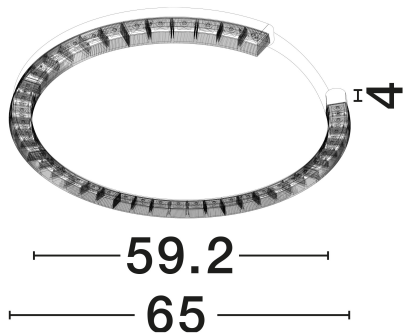

NOVA LUCE

PRODUCT DATASHEET

Version: 001

PRODUCT PHOTOGRAPH

TECHNICAL DRAWING

GENERAL INFORMATION

Product Code	9030967
Collection	Indoor
Product Category	Ceiling
Product Family	Greamy
Mounting Location	Ceiling
Application Environment	Indoor
Specifications	N/A

DIMENSION & WEIGHT

LxWxH (cm)	D: 65 H: 4
Cut Out (cm)	N/A
Weight (Kgr)	4

MATERIAL & COLOR

Product Color	Gold
Body Material	Aluminium & Acrylic

APPLICATION & MOUNTING

Ambient Working Temp.	Max 45°C
Type of Protection	IP20
Dimmable	Yes
Type of Dimming	Triac
Mounting type	Surface
Mounting Depth (cm)	N/A
Led Module Replaceable	No
Light Source	LED

Power (Nominal)	30W
Input voltage (Nominal)	220-240V
Mains Frequency	50/60Hz

PHOTOMETRICAL DATA

Luminous Flux	1950lm
Color Temperature	3000K
Light Color (Designation)	Warm White

WARRANTY

Warranty	3 Years
----------	----------------