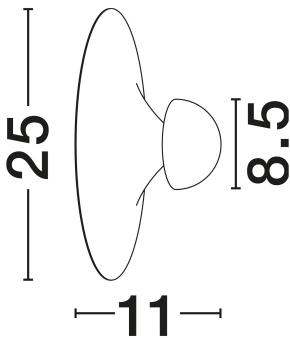

NOVA LUCE

PRODUCT DATASHEET

Version: 001

PRODUCT PHOTOGRAPH

GENERAL INFORMATION

Product Code	9870052
Collection	Indoor
Product Category	Wall
Product Family	Edem
Mounting Location	Wall
Application Environment	Indoor
Specifications	N/A

DIMENSION & WEIGHT

LxWxH (cm)	D: 25 H: 11
Cut Out (cm)	N/A
Weight (Kgr)	0.6

MATERIAL & COLOR

Product Color	Red
Body Material	Aluminium & Steel

TECHNICAL DRAWING

APPLICATION & MOUNTING

Ambient Working Temp.	Max 45°C
Type of Protection	IP20
Dimmable	No
Type of Dimming	N/A
Mounting type	Surface
Mounting Depth (cm)	N/A
Led Module Replaceable	No
Light Source	LED

NOVA LUCE S.A

Schimatari Viotias
32009, Greece

+30 22620 58 121
+30 22620 56 743

info@novaluce.com
www.novaluce.com