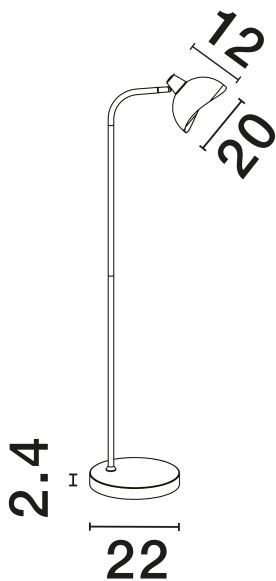

NOVA LUCE

PRODUCT DATASHEET

Version: 001

PRODUCT PHOTOGRAPH

TECHNICAL DRAWING

GENERAL INFORMATION

Product Code	9555809
Collection	Indoor
Product Category	Floor
Product Family	Geti
Mounting Location	Floor
Application Environment	Indoor
Specifications	N/A

DIMENSION & WEIGHT

LxWxH (cm)	D: 22 H: 150
Cut Out (cm)	N/A
Weight (Kgr)	4.6

MATERIAL & COLOR

Product Color	Matt Black & Gold
Body Material	Metal

APPLICATION & MOUNTING

Ambient Working Temp.	Max 45°C
Type of Protection	IP20
Dimmable	Yes
Type of Dimming	N/A
Mounting type	Surface
Mounting Depth (cm)	N/A
Led Module Replaceable	Yes
Light Source	E14

Power (Nominal)	1x5W
Input voltage (Nominal)	100-240V
Mains Frequency	50/60Hz

PHOTOMETRICAL DATA

Luminous Flux	N/A
Color Temperature	N/A
Light Color (Designation)	N/A

WARRANTY

Warranty	3 Years
----------	----------------