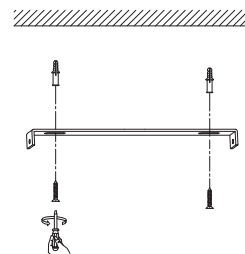

NOVA LUCE

9695254

1

Turn off the general switch

2

Dismantal the product

3

Drill holes apply plastic Anchors with screws

4

Connect wires

5

Apply side screws

6

Turn on the general switch