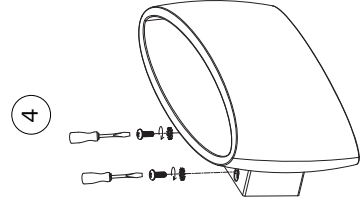

NOVA LUCE

9540409

Turn off the general switch

Drill holes & apply plastic anchors
With screws

Connect the wires

Apply the screws

Apply the bulb in place

Turn on the general switch