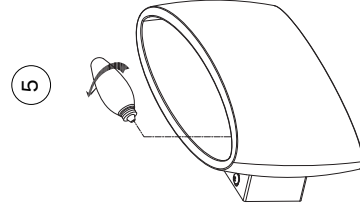

NOVA LUCE

9540409

Turn off the general switch

Drill holes & apply plastic anchors
With screws

Connect the wires

Apply the screws

Apply the bulb in place

Turn on the general switch