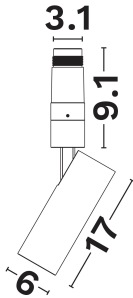

NOVA LUCE

PRODUCT DATASHEET

Version: 001

PRODUCT PHOTOGRAPH

TECHNICAL DRAWING

COMPATIBLE WITH

— On/Off Driver: N/A

— Triac Driver: N/A

— Dali Driver: N/A

GENERAL INFORMATION

Product Code	9492828
Product Category	Systems
Product Family	Imagine Lighting Systems
Mounting Location	Ceiling
Application Environment	Indoor

DIMENSION & WEIGHT

LxWxH (cm)	D: 6 H: 17
Cut out (cm)	N/A
Weight (Kgr)	N/A

Power (Nominal)	23
Input voltage (Nominal)	48Vdc
Mains Frequency	50/60Hz
Output voltage	N/A
Output Current	N/A
Power Factor	N/A
Efficiency	N/A
SVM	N/A
Pst	N/A
Class	III

PHOTOMETRICAL DATA

Luminous Flux	1992
Luminous Efficacy	86.6
Color Temperature	3000
Light Color (Designation)	Warm White
CRI	>90
SDCM	<3
Beam Angle	24
UGR	<6