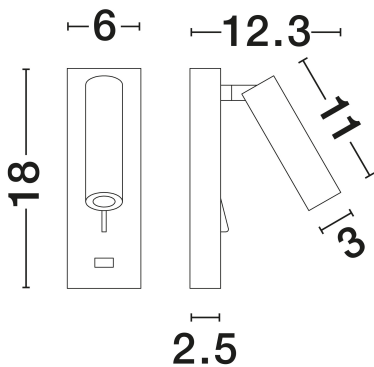

TECHNICAL DRAWING

APPLICATION & MOUNTING

Ambient Working Temp.	Max 45°C
Type of Protection	IP20
Dimmable	No
Type of Dimming	N/A
Mounting type	Surface
Mounting Depth (cm)	N/A
Led Module Replaceable	No
Light Source	LED

NOVA LUCE S.A

Schimatari Viotias
32009, Greece

+30 22620 58 121
+30 22620 56 743

info@novaluce.com
www.novaluce.com