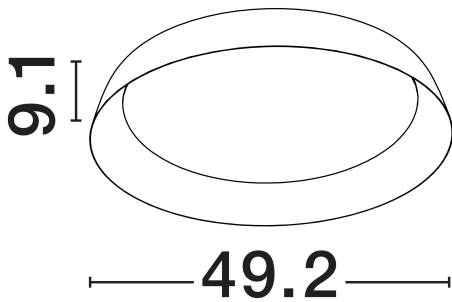

NOVA LUCE

PRODUCT DATASHEET

Version: 001

PRODUCT PHOTOGRAPH

TECHNICAL DRAWING

GENERAL INFORMATION

Product Code	9540325
Collection	Indoor
Product Category	Ceiling
Product Family	Solvia
Mounting Location	Wall
Application Environment	Indoor
Specifications	N/A

DIMENSION & WEIGHT

LxWxH (cm)	D: 49.2 H: 9.1
Cut Out (cm)	N/A
Weight (Kgr)	2.1

MATERIAL & COLOR

Product Color	Sandy White & Gold
Body Material	Steel

APPLICATION & MOUNTING

Ambient Working Temp.	Max 45°C
Type of Protection	IP20
Dimmable	N/A
Type of Dimming	N/A
Mounting type	Surface
Mounting Depth (cm)	N/A
Led Module Replaceable	N/A
Light Source	N/A