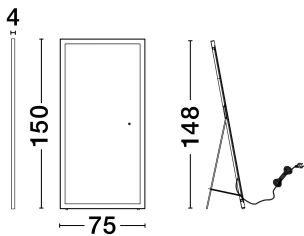

NOVA LUCE

PRODUCT DATASHEET

Version: 001

PRODUCT PHOTOGRAPH

TECHNICAL DRAWING

GENERAL INFORMATION

Product Code	9006018
Collection	Indoor
Product Category	Bathroom
Product Family	Adon
Mounting Location	Ceiling
Application Environment	Indoor
Specifications	N/A

DIMENSION & WEIGHT

LxWxH (cm)	L: 75 W: 4 H: 150
Cut Out (cm)	N/A
Weight (Kgr)	20.5

MATERIAL & COLOR

Product Color	Sandy Black & White
Body Material	Aluminium & Mirror Glass

APPLICATION & MOUNTING

Ambient Working Temp.	Max 45°C
Type of Protection	IP44
Dimmable	No
Type of Dimming	N/A
Mounting type	Surface
Mounting Depth (cm)	N/A
Led Module Replaceable	No
Light Source	LED