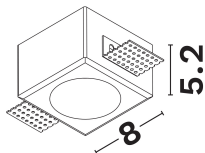

TECHNICAL DRAWING

COMPATIBLE WITH

— On/Off Driver: N/A

— Triac Driver: N/A

— Dali Driver: N/A

GENERAL INFORMATION

Product Code	9879109
Product Category	Downlights-Gu10
Product Family	Cosimo
Mounting Location	Ceiling
Application Environment	Indoor

DIMENSION & WEIGHT

LxWxH (cm)	L: 8 W: 8 H: 5.2 cm
Cut out (cm)	8,5 X 8,5
Weight (Kgr)	N/A

MATERIAL & COLOR

Product Color	White
Body Material	Gypsum
Cover Material	N/A

APPLICATION & MOUNTING

Ambient Working Temp.	45 C
Type of Protection	IP20
Protection Class IK	N/A
Dimmable	N/A
Type of Dimming (Optional)	N/A
Mounting type	Trimless
Mounting Depth (cm)	Ceiling
Led Module Replaceable	Yes
Light Source	Led Gu10 / Mr16
Adjustable	Yes

NOVA LUCE S.A

Schimatari Viotias
32009, Greece

+30 22620 58 121
+30 22620 56 743

info@novaluce.com
www.novaluce.com