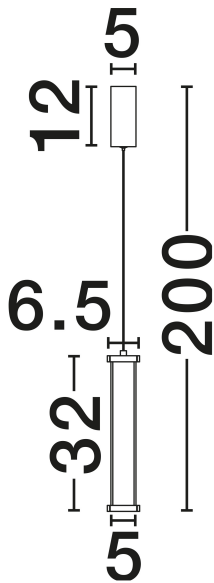

NOVA LUCE

PRODUCT DATASHEET

Version: 001

PRODUCT PHOTOGRAPH

TECHNICAL DRAWING

GENERAL INFORMATION

| | |
|-------------------------|------------|
| Product Code | 9214134 |
| Collection | Indoor |
| Product Category | Suspension |
| Product Family | PHEME |
| Mounting Location | Wall |
| Application Environment | Indoor |
| Specifications | N/A |

DIMENSION & WEIGHT

| | |
|--------------|----------------------|
| LxWxH (cm) | L: 6.4 W: 6.4 H: 200 |
| Cut Out (cm) | N/A |
| Weight (Kgr) | 0 |

MATERIAL & COLOR

| | |
|---------------|-----------------|
| Product Color | Brushed Gold |
| Body Material | Metal & Acrylic |

| | |
|-------------------------|-----------------|
| Power (Nominal) | 6W |
| Input voltage (Nominal) | 220-240V |
| Mains Frequency | 50/60Hz |

PHOTOMETRICAL DATA

| | |
|---------------------------|-------------------|
| Luminous Flux | 398lm |
| Color Temperature | 3000K |
| Light Color (Designation) | Warm White |