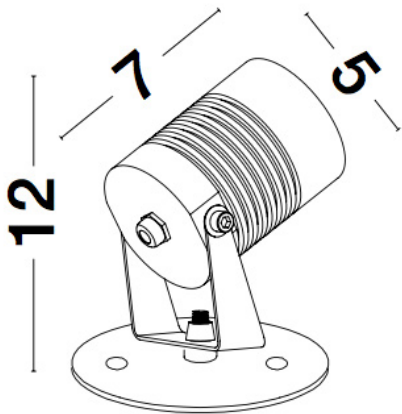

NOVA LUCE

PRODUCT DATASHEET

Version: 001

PRODUCT PHOTOGRAPH

TECHNICAL DRAWING

GENERAL INFORMATION

Product Code	9271431
Collection	Outdoor
Product Category	Spotlights
Product Family	FEND
Mounting Location	Ground / Wall
Application Environment	Outdoor

DIMENSION & WEIGHT

LxWxH (cm)	L: 5 W: 7 H: 12
Cut out (cm)	N/A
Weight (Kgr)	0.3

MATERIAL & COLOR

Product Color	Black
Body Material	Aluminium&-Glass

APPLICATION & MOUNTING

Ambient Working Temp.	Max 40 oC
Type of Protection	IP65
Dimmable	No
Type of Dimming (Optional)	N/A
Mounting type	Surface
Mounting Depth (cm)	N/A
Led Module Replaceable	No
Light Source	LED