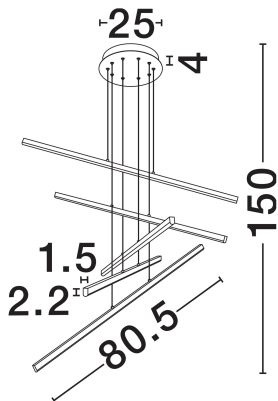

## TECHNICAL DRAWING

## DIMENSION & WEIGHT

LxWxH (cm)	L: 80.5 H: 150
Cut Out (cm)	N/A
Weight (Kgr)	2.25