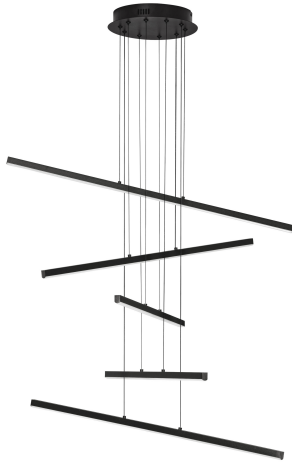

## PRODUCT PHOTOGRAPH

## GENERAL INFORMATION

Product Code	9081805
Collection	Indoor
Product Category	Suspension
Product Family	Gratta
Mounting Location	Wall
Application Environment	Indoor
Specifications	N/A

## DIMENSION & WEIGHT

LxWxH (cm)	L: 80.5 H: 150
Cut Out (cm)	N/A
Weight (Kgr)	2.25

## MATERIAL & COLOR

Product Color	Sandy Black
Body Material	Aluminium, Acrylic & Steel