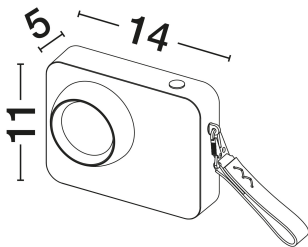

TECHNICAL DRAWING

GENERAL INFORMATION

Product Code	9870039
Collection	Indoor
Product Category	Table
Product Family	Kedros
Mounting Location	Table
Application Environment	Indoor
Specifications	N/A

DIMENSION & WEIGHT

LxWxH (cm)	L: 14 W: 11 H: 5
Cut Out (cm)	N/A
Weight (Kgr)	0.545

MATERIAL & COLOR

Product Color	Bluish Gray
Body Material	Aluminium & Steel

APPLICATION & MOUNTING

Ambient Working Temp.	Max 45°C
Type of Protection	IP20
Dimmable	Yes
Type of Dimming	Triac
Mounting type	Surface
Mounting Depth (cm)	N/A
Led Module Replaceable	No
Light Source	LED

NOVA LUCE S.A

Schimatari Viotias
32009, Greece

+30 22620 58 121
+30 22620 56 743

info@novaluce.com
www.novaluce.com