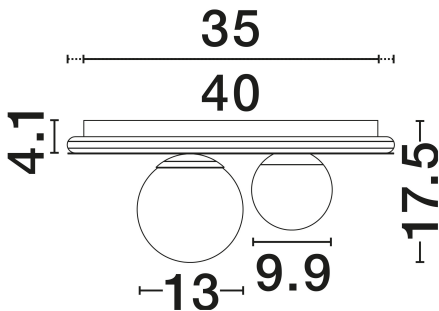

NOVA LUCE

PRODUCT DATASHEET

Version: 001

PRODUCT PHOTOGRAPH

TECHNICAL DRAWING

GENERAL INFORMATION

Product Code	9061430
Collection	Indoor
Product Category	Ceiling
Product Family	Velna
Mounting Location	Ceiling
Application Environment	Indoor
Specifications	N/A

DIMENSION & WEIGHT

LxWxH (cm)	D: 40 H: 17.5
Cut Out (cm)	N/A
Weight (Kgr)	3.5

MATERIAL & COLOR

Product Color	Opal & Sandy Black
Body Material	Glass & Aluminium

APPLICATION & MOUNTING

Ambient Working Temp.	Max 45°C
Type of Protection	IP20
Dimmable	Yes
Type of Dimming	Triac
Mounting type	Surface
Mounting Depth (cm)	N/A
Led Module Replaceable	No
Light Source	LED

Power (Nominal)	40W
Input voltage (Nominal)	220-240V
Mains Frequency	50/60Hz

PHOTOMETRICAL DATA

Luminous Flux	1600lm
Color Temperature	3000K
Light Color (Designation)	Warm White

WARRANTY

Warranty	3 Years
----------	----------------