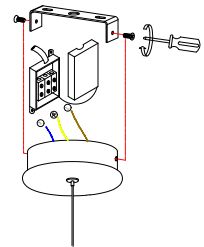

NOVA LUCE

9214198

1

Turn off the general switch

2

Drill holes & apply plastic anchors
With screws

3

Connect the wires

4

Turn on the general switch