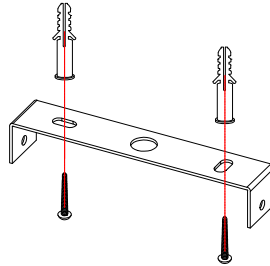

NOVA LUCE

9214198

1

Turn off the general switch

2

Drill holes & apply plastic anchors
With screws

3

Connect the wires