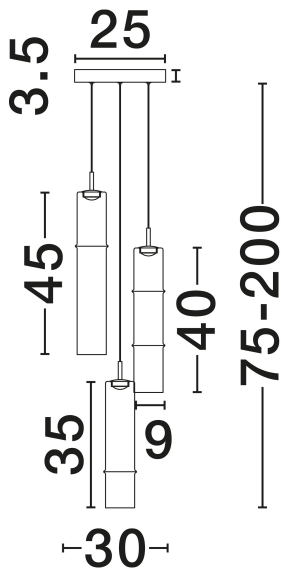

NOVA LUCE

PRODUCT DATASHEET

Version: 001

PRODUCT PHOTOGRAPH

TECHNICAL DRAWING

GENERAL INFORMATION

Product Code	9009167
Collection	Indoor
Product Category	Suspension
Product Family	Sano
Mounting Location	Ceiling
Application Environment	Indoor
Specifications	N/A

DIMENSION & WEIGHT

LxWxH (cm)	D: 29 H: 275
Cut Out (cm)	N/A
Weight (Kgr)	2.2

MATERIAL & COLOR

Product Color	Matt Black & Moca Brown
Body Material	Metal & Glass

APPLICATION & MOUNTING

Ambient Working Temp.	Max 45°C
Type of Protection	IP20
Dimmable	No
Type of Dimming	N/A
Mounting type	Surface
Mounting Depth (cm)	N/A
Led Module Replaceable	No
Light Source	LED

Power (Nominal)	9W
Input voltage (Nominal)	220-240V
Mains Frequency	50/60Hz

PHOTOMETRICAL DATA

Luminous Flux	540lm
Color Temperature	3000K
Light Color (Designation)	Warm White

WARRANTY

Warranty	3 Years
----------	----------------