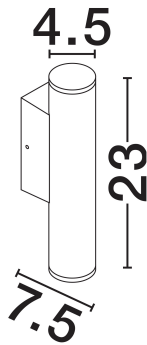

NOVA LUCE

PRODUCT DATASHEET

Version: 001

PRODUCT PHOTOGRAPH

TECHNICAL DRAWING

GENERAL INFORMATION

Product Code	9050725
Collection	Outdoor
Product Category	Wall
Product Family	Torrin
Mounting Location	Wall
Application Environment	Outdoor
Specifications	N/A

DIMENSION & WEIGHT

LxWxH (cm)	D:4.5 W:7 H:23 cm
Cut out (cm)	N/A
Weight (Kgr)	0.43

MATERIAL & COLOR

Product Color	Dark Anthracite
Body Material	Aluminium & Glass

APPLICATION & MOUNTING

Ambient Working Temp.	Max 45 oC
Type of Protection	IP65
Dimmable	No
Type of Dimming	N/A
Mounting type	Surface
Mounting Depth (cm)	N/A
Led Module Replaceable	No
Light Source	LED

Power (Nominal)	6w
Input voltage (Nominal)	220-240Vac
Mains Frequency	50/60Hz

PHOTOMETRICAL DATA

Luminous Flux	460lm
Color Temperature	2700K
Light Color (Designation)	Warm White

WARRANTY

Warranty	3 Years
----------	----------------