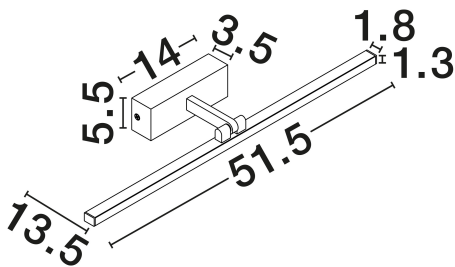

NOVA LUCE

PRODUCT DATASHEET

Version: 001

PRODUCT PHOTOGRAPH

GENERAL INFORMATION

Product Code	9117305
Collection	Indoor
Product Category	Wall
Product Family	Marel
Mounting Location	Ceiling
Application Environment	Indoor
Specifications	N/A

DIMENSION & WEIGHT

LxWxH (cm)	L: 51.5 W: 13.5 H: 5
Cut Out (cm)	N/A
Weight (Kgr)	0.6

MATERIAL & COLOR

Product Color	Sandy Black
Body Material	Steel, Aluminium & Acrylic

TECHNICAL DRAWING

APPLICATION & MOUNTING

+30 22620 58 121
+30 22620 56 743

info@novaluce.com
www.novaluce.com

NOVA LUCE

PRODUCT DATASHEET

Version: 001

ELECTRICAL DATA

Power (Nominal)	12W
Input voltage (Nominal)	220-240V
Mains Frequency	50/60Hz

PHOTOMETRICAL DATA