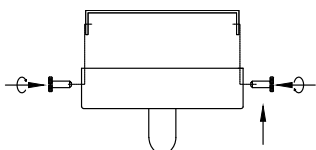

NOVA LUCE

9190393

1

Turn off the general switch

2

Drill holes & apply plastic anchors
With screws

3

Connect the wires

4

Apply the side screws

5

Apply the bulb

6

Apply the glass
& The side screws

7

Turn on the general switch