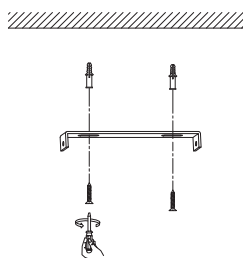

NOVA LUCE

9190393

1

Turn off the general switch

2

Drill holes & apply plastic anchors
With screws

3

Connect the wires

4

Apply the side screws

5

Apply the bulb

6

Apply the glass
& The side screws

7

Turn on the general switch