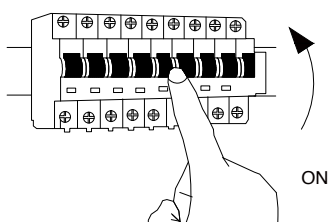

NOVA LUCE

9190393

1

Turn off the general switch

2

Drill holes & apply plastic anchors
With screws

3

Connect the wires

4

Apply the side screws

5

Apply the bulb

6

Apply the glass
& The side screws

7

Turn on the general switch