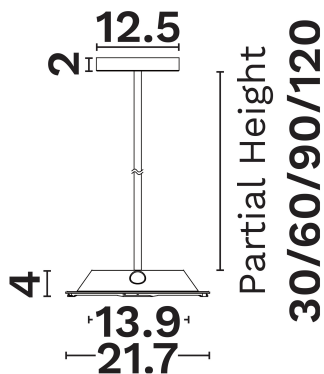

NOVA LUCE

PRODUCT DATASHEET

Version: 001

PRODUCT PHOTOGRAPH

TECHNICAL DRAWING

COMPATIBLE WITH

— On/Off Driver: N/A

— Triac Driver: N/A

— Dali Driver: N/A

GENERAL INFORMATION

Product Code	9061002
Product Category	Ceiling
Product Family	Cerium
Mounting Location	Ceiling
Application Environment	Indoor

DIMENSION & WEIGHT

LxWxH (cm)	D:0 H:30-1200 cm
Cut out (cm)	N/A
Weight (Kgr)	N/A

MATERIAL & COLOR

Product Color	Black
Body Material	c Cover / Metal Tube
Cover Material	N/A

APPLICATION & MOUNTING

Ambient Working Temp.	45 C
Type of Protection	IP20
Protection Class IK	IK05
Dimmable	N/A
Type of Dimming (Optional)	N/A
Mounting type	Suspended
Mounting Depth (cm)	Ceiling
Led Module Replaceable	N/A
Light Source	N/A
Adjustable	N/A

NOVA LUCE S.A

Schimatari Viotias
32009, Greece

+30 22620 58 121
+30 22620 56 743

info@novaluce.com
www.novaluce.com