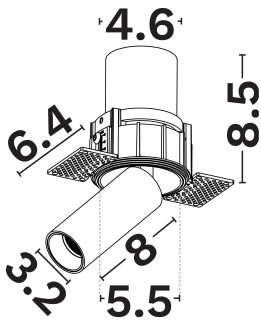

TECHNICAL DRAWING

COMPATIBLE WITH

— On/Off Driver: 9030671

— Triac Driver: 9844008

— Dali Driver: 9621523 / 9844010

GENERAL INFORMATION

Product Code	9030670
Product Category	Downlights-Semi-Recessed
Product Family	Otium
Mounting Location	Ceiling
Application Environment	Indoor

DIMENSION & WEIGHT

LxWxH (cm)	D:5.5 H:16.5
Cut out (cm)	6,5
Weight (Kgr)	0,31

MATERIAL & COLOR

Product Color	Black
Body Material	Aluminium
Cover Material	N/A

APPLICATION & MOUNTING

Ambient Working Temp.	45 C
Type of Protection	IP20
Protection Class IK	IK03
Dimmable	Yes
Type of Dimming (Optional)	Triac/Dali
Mounting type	Trimless
Mounting Depth (cm)	Ceiling
Led Module Replaceable	No
Light Source	Led
Adjustable	Yes

NOVA LUCE S.A

Schimatari Viotias
32009, Greece

+30 22620 58 121
+30 22620 56 743

info@novaluce.com
www.novaluce.com