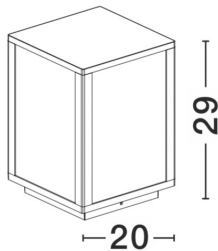

GENERAL INFORMATION

Product Code	870045
Collection	Outdoor
Product Category	Wall
Product Family	ZEST
Mounting Location	Wall
Application Environment	Outdoor

DIMENSION & WEIGHT

LxWxH (cm)	L: 20 W: 20 H: 29
Cut out (cm)	N/A
Weight (Kgr)	3.1

MATERIAL & COLOR

Product Color	Black
Body Material	Die-Casting Aluminium

APPLICATION & MOUNTING

Ambient Working Temp.	Max 40 oC
Type of Protection	IP54
Dimmable	No
Type of Dimming (Optional)	N/A
Mounting type	Surface
Mounting Depth (cm)	N/A
Led Module Replaceable	Yes
Light Source	E27

NOVA LUCE S.A

Schimatari Viotias
32009, Greece

+30 22620 58 121
+30 22620 56 743

info@novaluce.com
www.novaluce.com