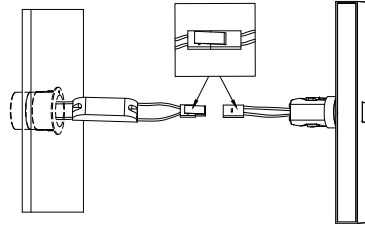

# NOVA LUCE

9492916

1. Turn off the general switch

2. Put the product into place

3. Connect the wires

4. Tight it up

5. Click them together

6. Push to click in place

7. Turn on the general switch