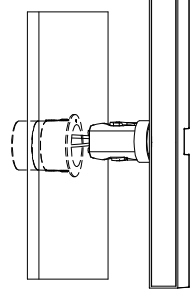

# NOVA LUCE

9492916

1. Turn off the general switch

2. Put the product into place

3. Connect the wires

4. Tight it up

5. Click them together

6. Push to click in place