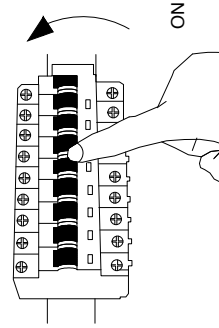

# NOVA LUCE

9492916

1. Turn off the general switch

2. Put the product into place

3. Connect the wires

4. Tight it up

5. Click them together

6. Push to click in place

7. Turn on the general switch