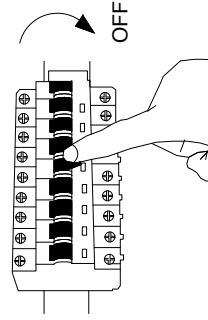

# NOVA LUCE

9492916

1. Turn off the general switch

2. Put the product into place

3. Connect the wires

4. Tight it up

5. Click them together

6. Push to click in place

7. Turn on the general switch