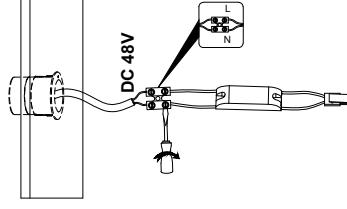

# NOVA LUCE

9492916

1. Turn off the general switch

2. Put the product into place

3. Connect the wires

4. Tight it up

5. Click them together

6. Push to click in place