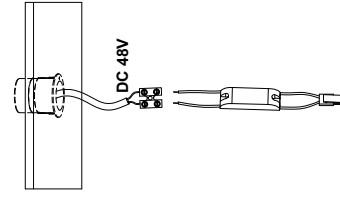

# NOVA LUCE

9492916

1. Turn off the general switch

2. Put the product into place

3. Connect the wires

4. Tight it up

5. Click them together

6. Push to click in place