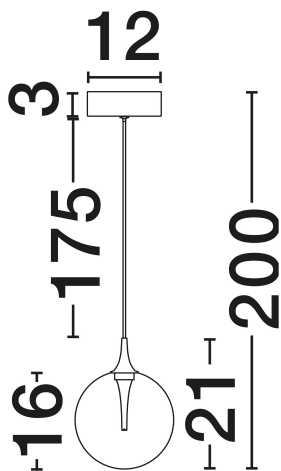

NOVA LUCE

PRODUCT DATASHEET

Version: 001

PRODUCT PHOTOGRAPH

TECHNICAL DRAWING

GENERAL INFORMATION

Product Code	9416958
Collection	Indoor
Product Category	Suspension
Product Family	Orenda
Mounting Location	Ceiling
Application Environment	Indoor
Specifications	N/A

DIMENSION & WEIGHT

LxWxH (cm)	D: 16 H: 200
Cut Out (cm)	N/A
Weight (Kgr)	0.5

MATERIAL & COLOR

Product Color	Gradient Champagne, & Brass Gold. Matt Black
Body Material	Glass & Metal

APPLICATION & MOUNTING

Ambient Working Temp.	Max 45°C
Type of Protection	IP20
Dimmable	No
Type of Dimming	N/A
Mounting type	Surface
Mounting Depth (cm)	N/A
Led Module Replaceable	No
Light Source	LED

Power (Nominal)	5W
Input voltage (Nominal)	220-240V
Mains Frequency	50/60Hz

PHOTOMETRICAL DATA

Luminous Flux	250lm
Color Temperature	3000K
Light Color (Designation)	Warm White

WARRANTY

Warranty	3 Years
----------	----------------