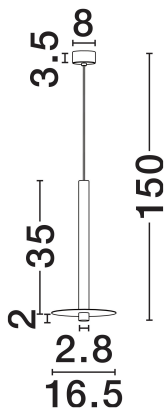

NOVA LUCE

PRODUCT DATASHEET

Version: 001

PRODUCT PHOTOGRAPH

TECHNICAL DRAWING

GENERAL INFORMATION

Product Code	9540201
Collection	Indoor
Product Category	Suspension
Product Family	Dandia
Mounting Location	Wall
Application Environment	Indoor
Specifications	N/A

DIMENSION & WEIGHT

LxWxH (cm)	D: 16.5 H: 150
Cut Out (cm)	N/A
Weight (Kgr)	0.65

MATERIAL & COLOR

Product Color	Black
Body Material	Aluminium

APPLICATION & MOUNTING

Ambient Working Temp.	Max 45°C
Type of Protection	IP20
Dimmable	No
Type of Dimming	N/A
Mounting type	Surface
Mounting Depth (cm)	N/A
Led Module Replaceable	No
Light Source	LED

Power (Nominal)	6W
Input voltage (Nominal)	220-240V
Mains Frequency	50/60Hz

PHOTOMETRICAL DATA

Luminous Flux	365lm
Color Temperature	3000K
Light Color (Designation)	Warm White

WARRANTY

Warranty	3 Years
----------	----------------