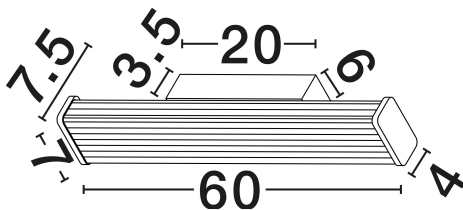

NOVA LUCE

PRODUCT DATASHEET

Version: 001

PRODUCT PHOTOGRAPH

GENERAL INFORMATION

Product Code	9215808
Collection	Indoor
Product Category	Wall
Product Family	Misty
Mounting Location	Ceiling
Application Environment	Indoor
Specifications	N/A

DIMENSION & WEIGHT

LxWxH (cm)	L: 60 W: 7.5 H: 7
Cut Out (cm)	N/A
Weight (Kgr)	1.1

MATERIAL & COLOR

Product Color	Sandy Black
Body Material	Metal, Aluminium & Acrylic

TECHNICAL DRAWING

APPLICATION & MOUNTING

Ambient Working Temp.	Max 45°C
Type of Protection	IP44
Dimmable	Yes
Type of Dimming	N/A
Mounting type	Surface
Mounting Depth (cm)	N/A
Led Module Replaceable	No
Light Source	LED

NOVA LUCE S.A

Schimatari Viotias
32009, Greece

+30 22620 58 121
+30 22620 56 743

info@novaluce.com
www.novaluce.com