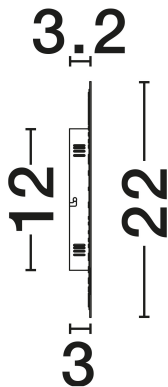

TECHNICAL DRAWING

GENERAL INFORMATION

Product Code	9248156
Collection	Indoor
Product Category	Wall
Product Family	Cyrclé
Mounting Location	Wall
Application Environment	Indoor
Specifications	N/A

DIMENSION & WEIGHT

LxWxH (cm)	D: 22 W: 3.2 H: 22
Cut Out (cm)	N/A
Weight (Kgr)	0.3

MATERIAL & COLOR

Product Color	Matt Gold
Body Material	Aluminium & Acrylic

APPLICATION & MOUNTING

Ambient Working Temp.	Max 45°C
Type of Protection	IP20
Dimmable	No
Type of Dimming	N/A
Mounting type	Surface
Mounting Depth (cm)	N/A
Led Module Replaceable	No
Light Source	LED

NOVA LUCE S.A

Schimatari Viotias
32009, Greece

+30 22620 58 121
+30 22620 56 743

info@novaluce.com
www.novaluce.com