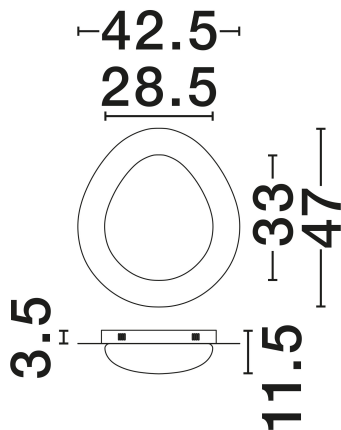

NOVA LUCE

PRODUCT DATASHEET

Version: 001

PRODUCT PHOTOGRAPH

TECHNICAL DRAWING

GENERAL INFORMATION

Product Code	9030648
Collection	Indoor
Product Category	Ceiling
Product Family	Nimbus
Mounting Location	Ceiling
Application Environment	Indoor
Specifications	N/A

DIMENSION & WEIGHT

LxWxH (cm)	D: 47 W: 42.5 H11.5
Cut Out (cm)	N/A
Weight (Kgr)	1.5

MATERIAL & COLOR

Product Color	Wood Finishing
Body Material	Aluminium & Acrylic & Steel

APPLICATION & MOUNTING

Ambient Working Temp.	Max 45°C
Type of Protection	IP20
Dimmable	Yes
Type of Dimming	Triac
Mounting type	Surface
Mounting Depth (cm)	N/A
Led Module Replaceable	No
Light Source	LED

Power (Nominal)	21W
Input voltage (Nominal)	220-240V
Mains Frequency	50/60Hz

PHOTOMETRICAL DATA

Luminous Flux	1572lm
Color Temperature	3000K
Light Color (Designation)	Warm White

WARRANTY

Warranty	3 Years
----------	----------------